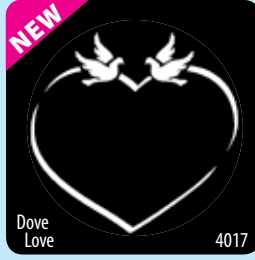

Metal standards can be ordered as B&W glass.

Additional patterns online at www.apollodesign.net.

METAL STANDARDS

HALLOWEEN

CELEBRATION TIME

MSRP: \$12.90

Additional patterns online at www.apollodesign.net.

Metal standards can be ordered as B&W glass.