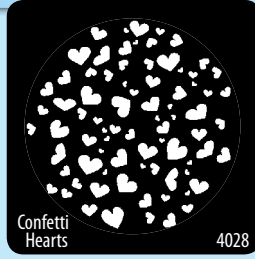

Metal standards can be ordered as B&W glass.

Additional patterns online at www.apollodesign.net.

METAL STANDARDS

HALLOWEEN

CELEBRATION TIME

MSRP: \$12.90

Additional patterns online at www.apollodesign.net.

Metal standards can be ordered as B&W glass.