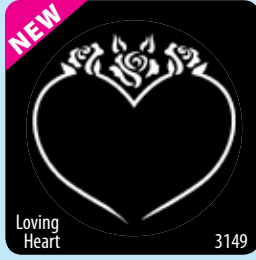

Metal standards can be ordered as B&W glass.

Additional patterns online at www.apollodesign.net.

METAL STANDARDS

HALLOWEEN

CELEBRATION TIME

MSRP: \$12.90

Additional patterns online at www.apollodesign.net.

Metal standards can be ordered as B&W glass.

MSRP: \$12.90

METAL STANDARDS

CHRISTMAS

Makes a great snowfall effect.

RELIGIOUS

SPORTS

INDEPENDENCE

LETTERS AND NUMBERS