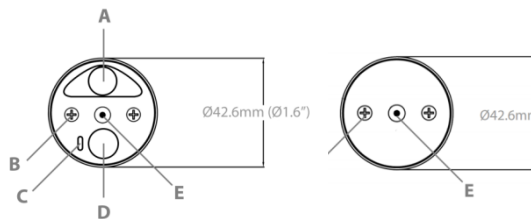

AX1 PixelTube™

Data sheet

Optical

- Colours
  RGBW
- Total LED power
  28W
- Luminous Flux
  695Lm
- Strobe
  0-25Hz
- Beam Angle
  180°
- Pixels
  16

Electrical

- Battery
  LG Chem Lithium-ion
- Battery Lifetime
  70% after 300 cycles
- Battery Runtime
  Up to 20 hours
- LED Lifetime
  50.000 Hours
- Charging time (nominal)
  7 Hours
- Input Voltage (Charger)
  90-264V 47-63Hz
- Input Voltage (Light)
  48V 0.5A

Control

- Wireless Modules
  865-870MHz
  902-928MHz
  2.4GHz
- Range
  300m | 330 Yards
- DMX
  Supports CRMX and W-DMX

Construction

- Housing
  Polycarbonate, metal end caps
- IP Rating
  IP65
- Relative humidity
  0-100%
- Operating Temperature
  0-40 °C
  32-104 °F
- Weight
  1kg
  2.2Lbs
- Dimensions
  Ø42 x 1035mm
  Ø1.6" x H40.7"

Accessories

- **Charger**
  AX1-CHR (Included)
- **Eyebolt**
  AX1-EBLT (2 pcs Included)
- **Holder**
  AX1-H (2 pcs Included)
- **Stand**
  AX1-STD (Included)
- **Charging case**
  AX1-CHRCSE
- **Spigot (3/8" & 1/4"-20 threads)**
  AX1-BLT

A	ON/OFF Button
B	Screws
C	Rubber Charging socket
D	Charging socket
E	M5 Thread for Screw Hooks