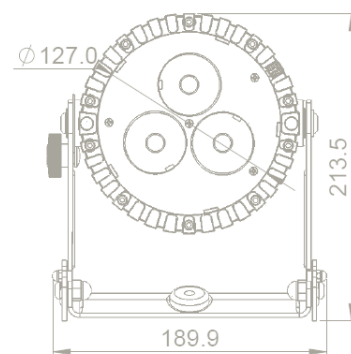

AX5 TriplePAR™

Data sheet

Optical

- Colours
RGBAW
- Total LED power
45W
- Luminous Flux
1080Lm*
- Emittance (@2m)
4800Lx*
- CRI
92
- Strobe
0-25Hz
- Beam Angle
13°
- Pixels
1

Construction

- Housing
Aluminium
- IP Rating
IP65
- Relative humidity
0-100%
- Operating Temperature
0-40 °C
32-104 °F
- Weight
3.4kg
- Dimensions
141 x 190 x 214 (mm)

Accessories

-  IR remote control
ARC1
-  32° Flood filter
AX5-FF(included)
-  17°x 46° Wallwash filter
AX5-WWF (Included)
-  Spigot (3/8" & 1/4"-20 threads)
AX1-BLT
-  Charging case
AX5-CHRSE

Electrical

Control

- Wireless Modules
865-870MHz
902-928MHz
2.4GHz
- Range
300m | 330 Yards
- DMX
Supports CRMX, W-DMX and XLR-DMX