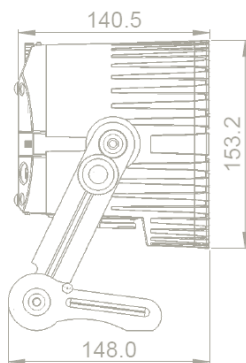

Electrical

- Battery
  LG Chem Lithium-ion
- Battery Lifetime
  70% after 300 cycles
- LED Lifetime
  50.000 Hours
- Charging time (nominal)
  5 Hours
- Input Voltage
  90-264V 47-63Hz
- Input Current
  1.8A/115VAC ~ 1.0A/230VAC
- Inrush Current
  Cold start 30A/115VAC ~ 60A/230VAC